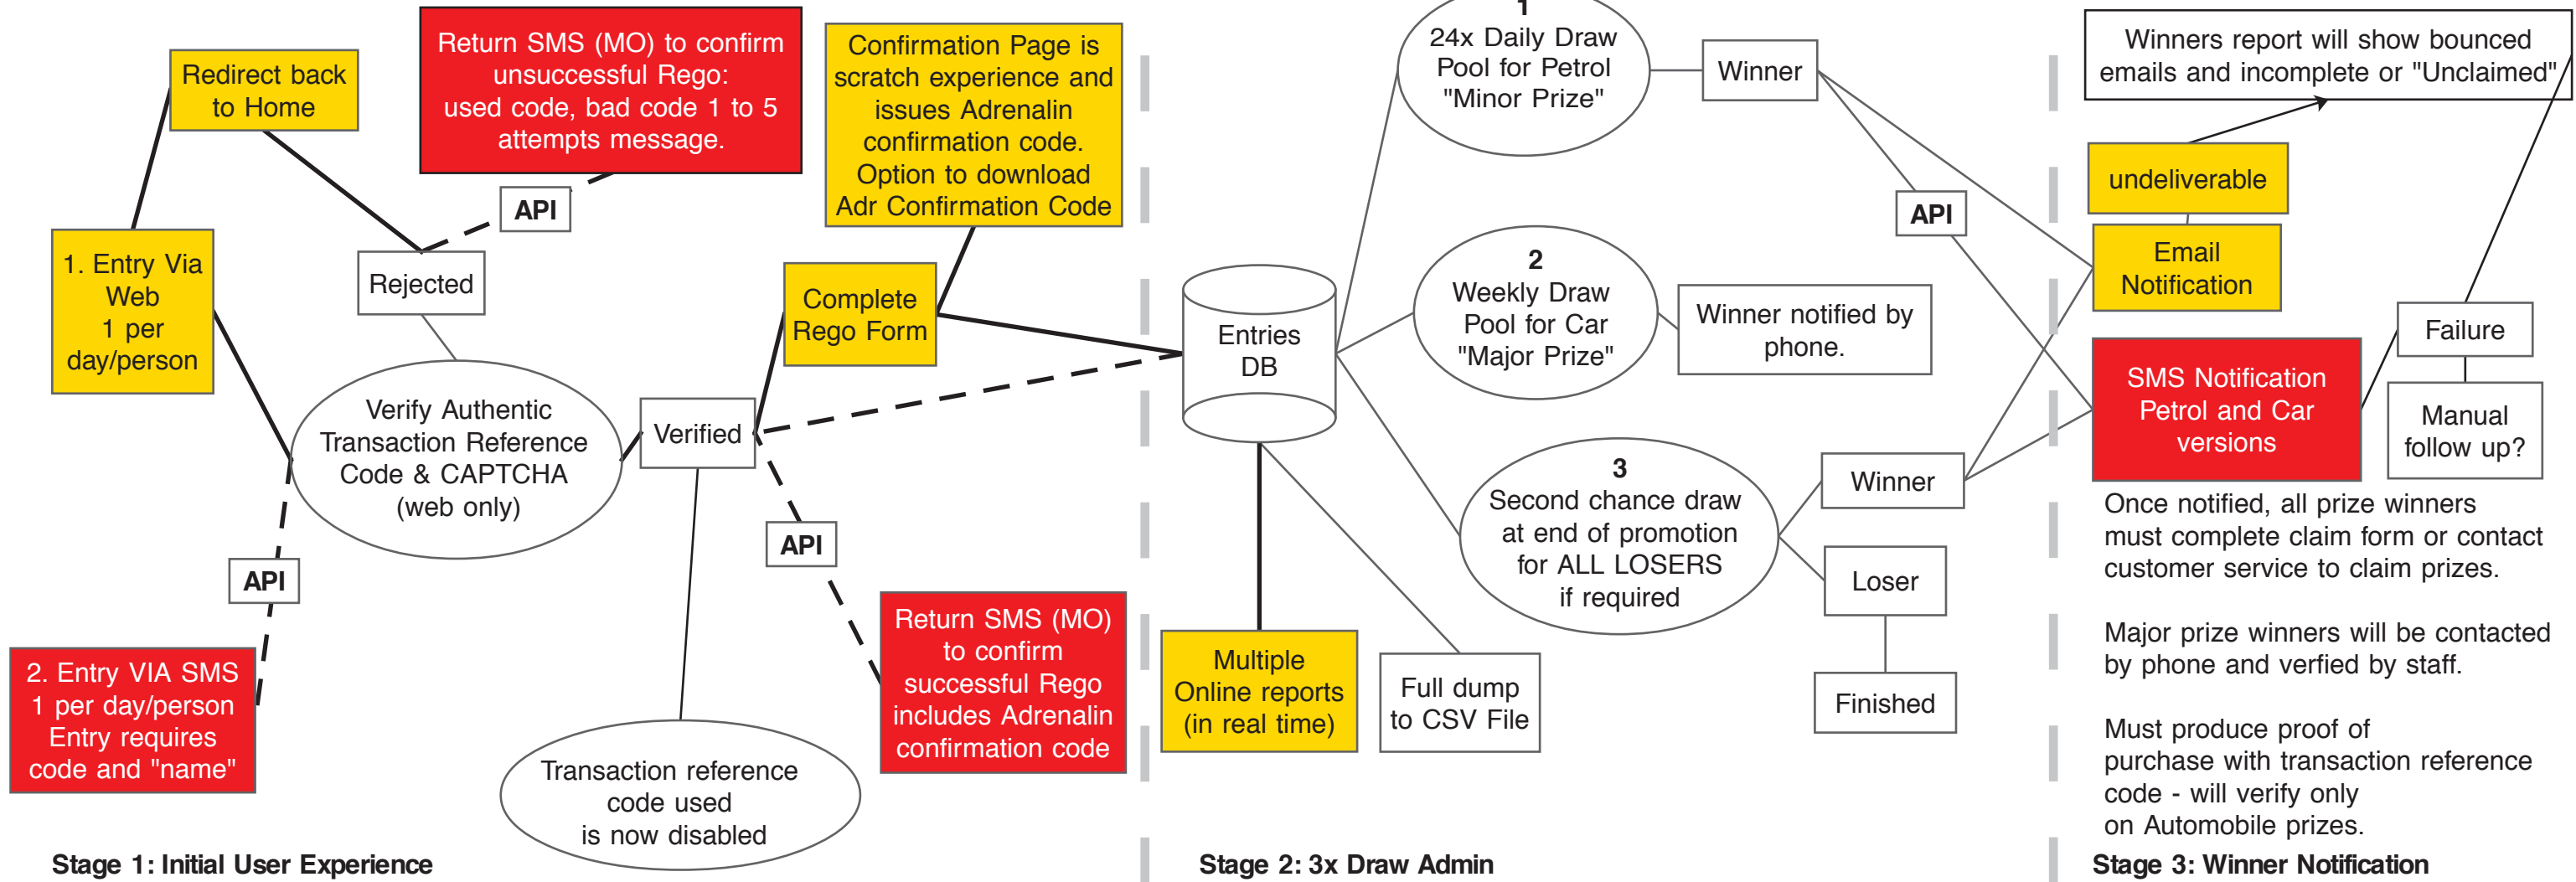

McDonald's Drive Thru Promotion - Process Flow.

Revision 7 - 24 November 08

Copyright 2008

Transaction reference code issued at point of sale (on receipt or via scratch off card POS device), users have 2 options: Web and SMS

Stage 4: Winner Fulfilment

Winners driven to online claim form, with option for customer service number.

Must re-enter Adrenalin Confirmation Code from initial entry. Will be re-issued in winner notification email or SMS

Legend:

web workflow

SMS Workflow