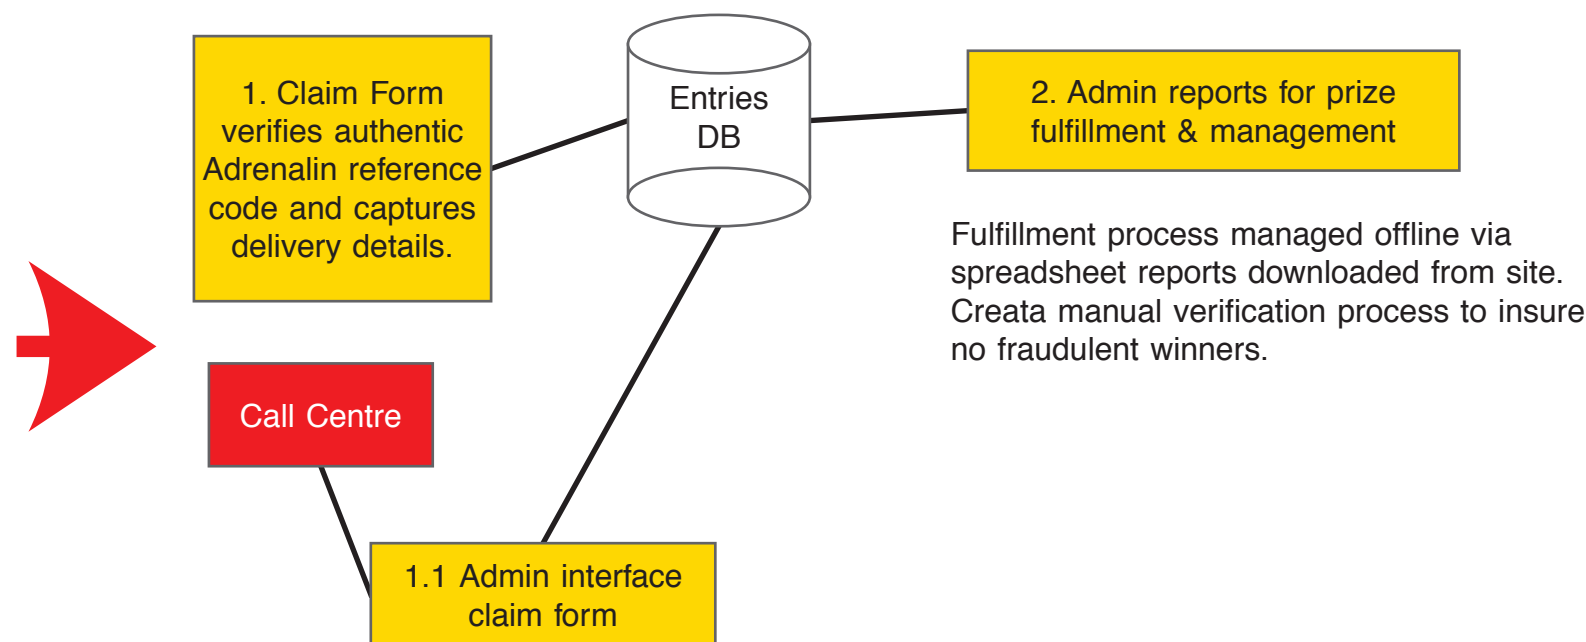

McDonald's Drive Thru Promotion - Process Flow.

Revision 7 - 24 November 08

Copyright 2008

Transaction reference code issued at point of sale (on receipt or via scratch off card POS device), users have 2 options: Web and SMS

Stage 4: Winner Fulfilment

Winners driven to online claim form, with option for customer service number.

Must re-enter Adrenalin Confirmation Code from initial entry. Will be re-issued in winner notification email or SMS

Legend:

web workflow

SMS Workflow